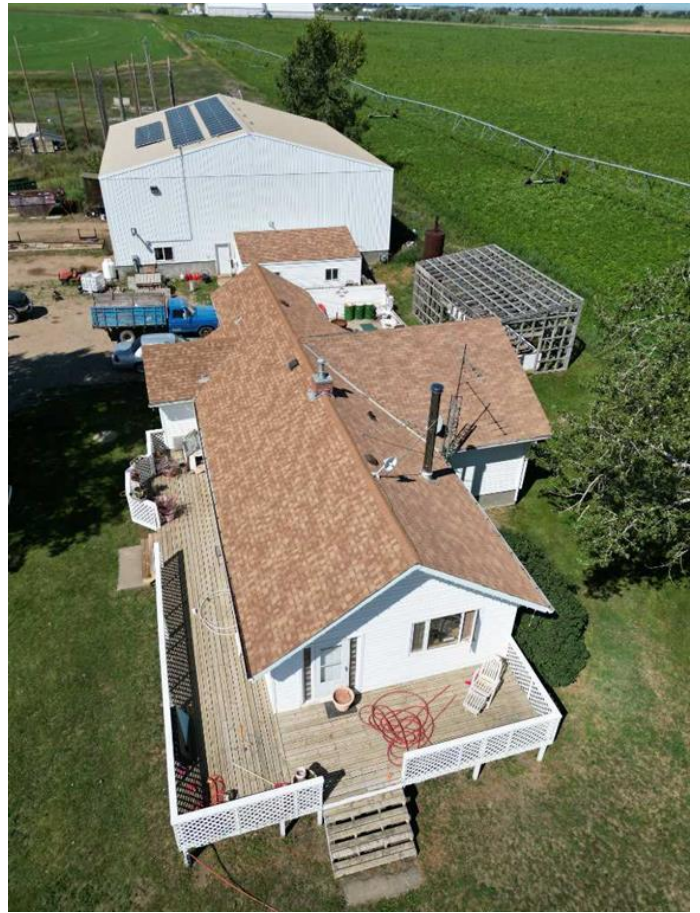

# \$1,399,000 - 94038 Range Road 172, Rural Taber, M.D. of

MLS® #A2249918

**\$1,399,000**

4 Bedroom, 3.00 Bathroom, 1,484 sqft  
Agri-Business on 2.53 Acres

NONE, Rural Taber, M.D. of, Alberta

Excellent mechanical/welding shop set up with cute home close to town. This 2.53 acre more or less parcel features a large, 60x64 foot well appointed mechanical and welding shop with a 10 ton overhead crane and 19.5 foot high ceiling as well as bays with mechanical pit. Plenty of space for a fabrication setup and a cozy home right next door. Close to town with just a short drive to Highway 3, offers excellent access and exposure. The home has a 1 bedroom basement suite with its own kitchen, bathroom and laundry. Upstairs offers 3 bedrooms and 1 bathroom as well as a large patio and living room with a wood burning stove.

## Exterior

Lot Description Cleared, Other  
Roof Asphalt Shingle  
Construction Vinyl Siding  
Foundation Poured Concrete